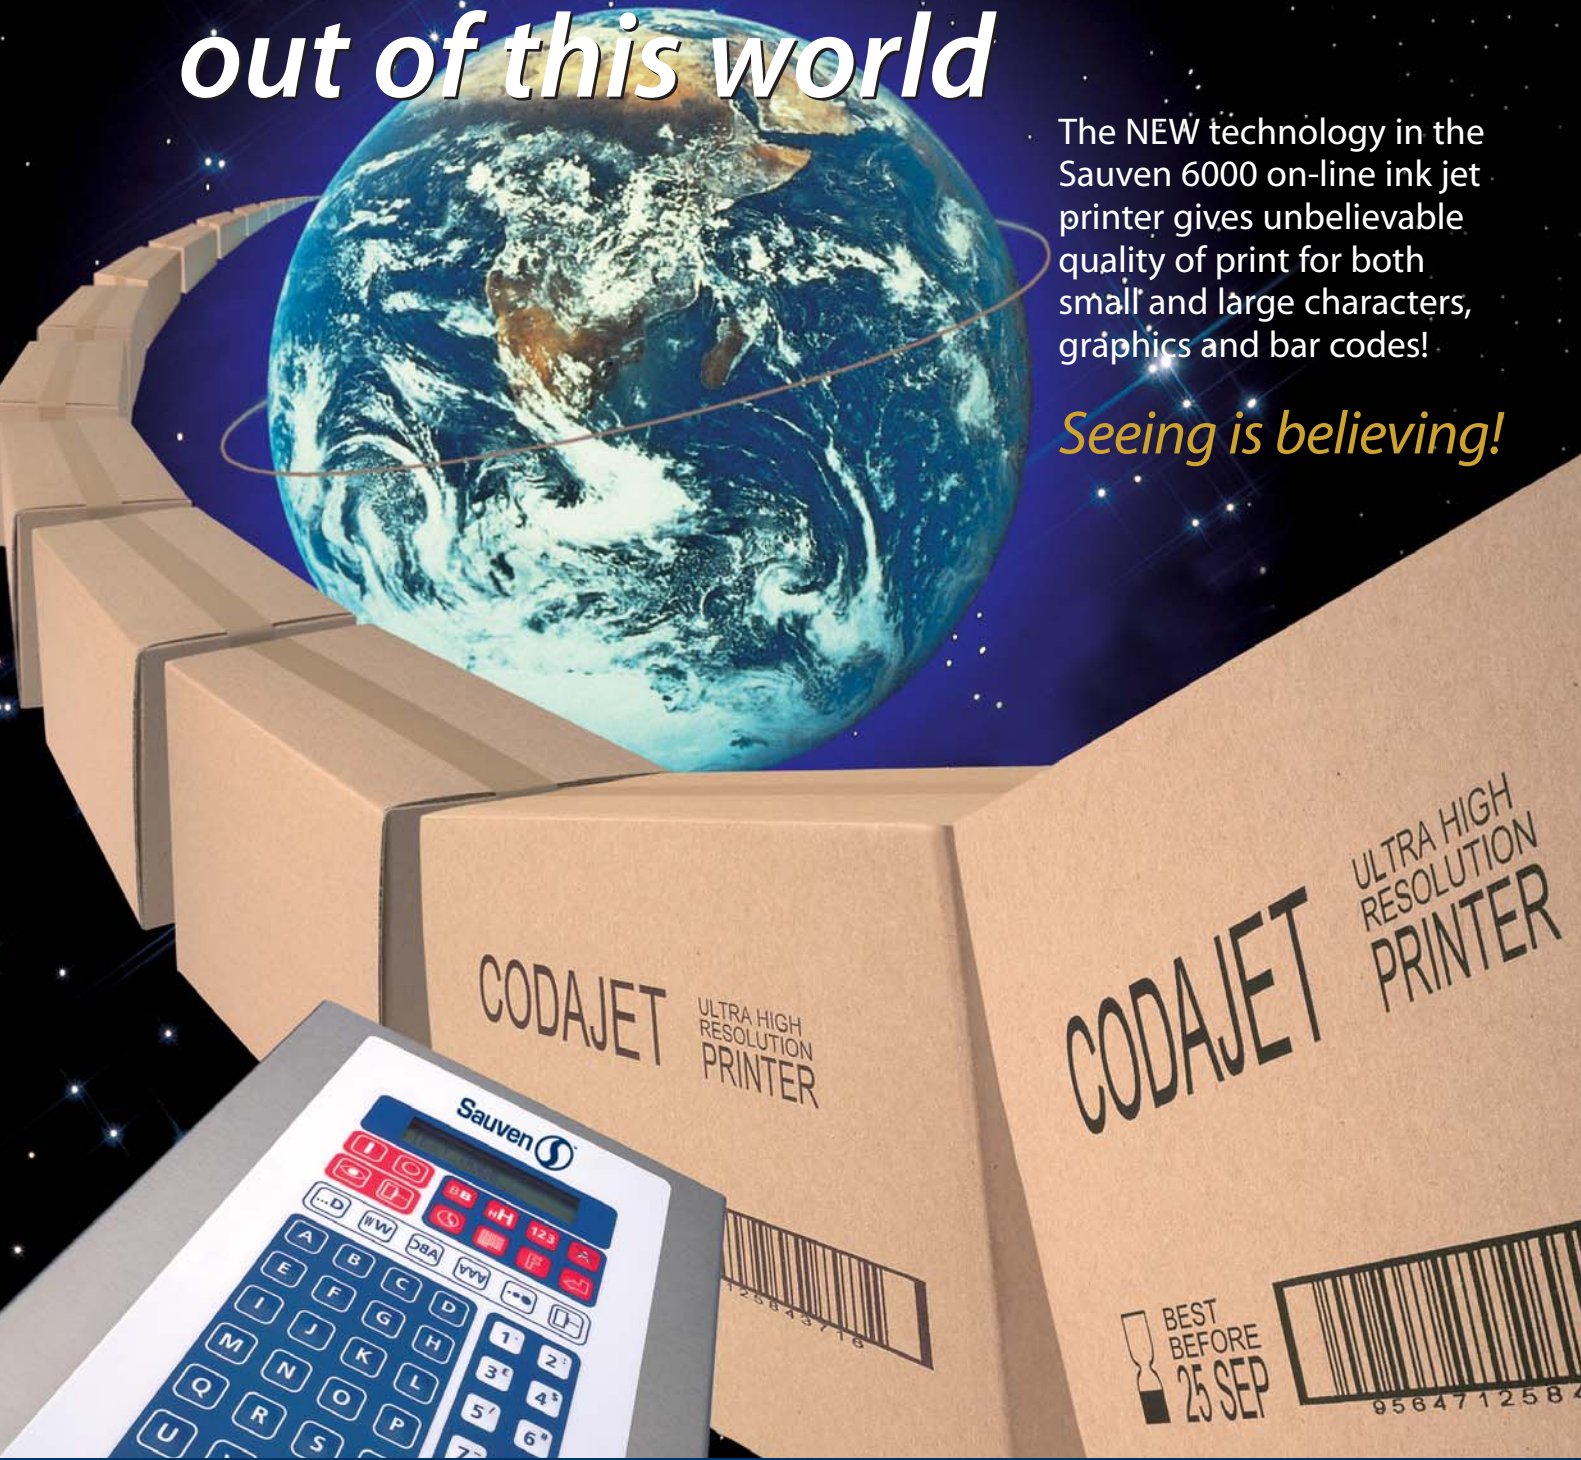

# Printing that is out of this world

Sauven 6000

The NEW technology in the Sauven 6000 on-line ink jet printer gives unbelievable quality of print for both small and large characters, graphics and bar codes!

*Seeing is believing!*

Smart thinking: *Smart printing*

Sauven 

[www.sauven-marking.com](http://www.sauven-marking.com)

## Sauven 6000

The *Sauven 6000* uses *High Speed Piezo Jet Technology* to create any characters, barcodes or graphics in an *Ultra High Resolution* format. Simply attach the Sauven printer to your production line and start printing with a bold and jet black image, *essential for barcodes*.