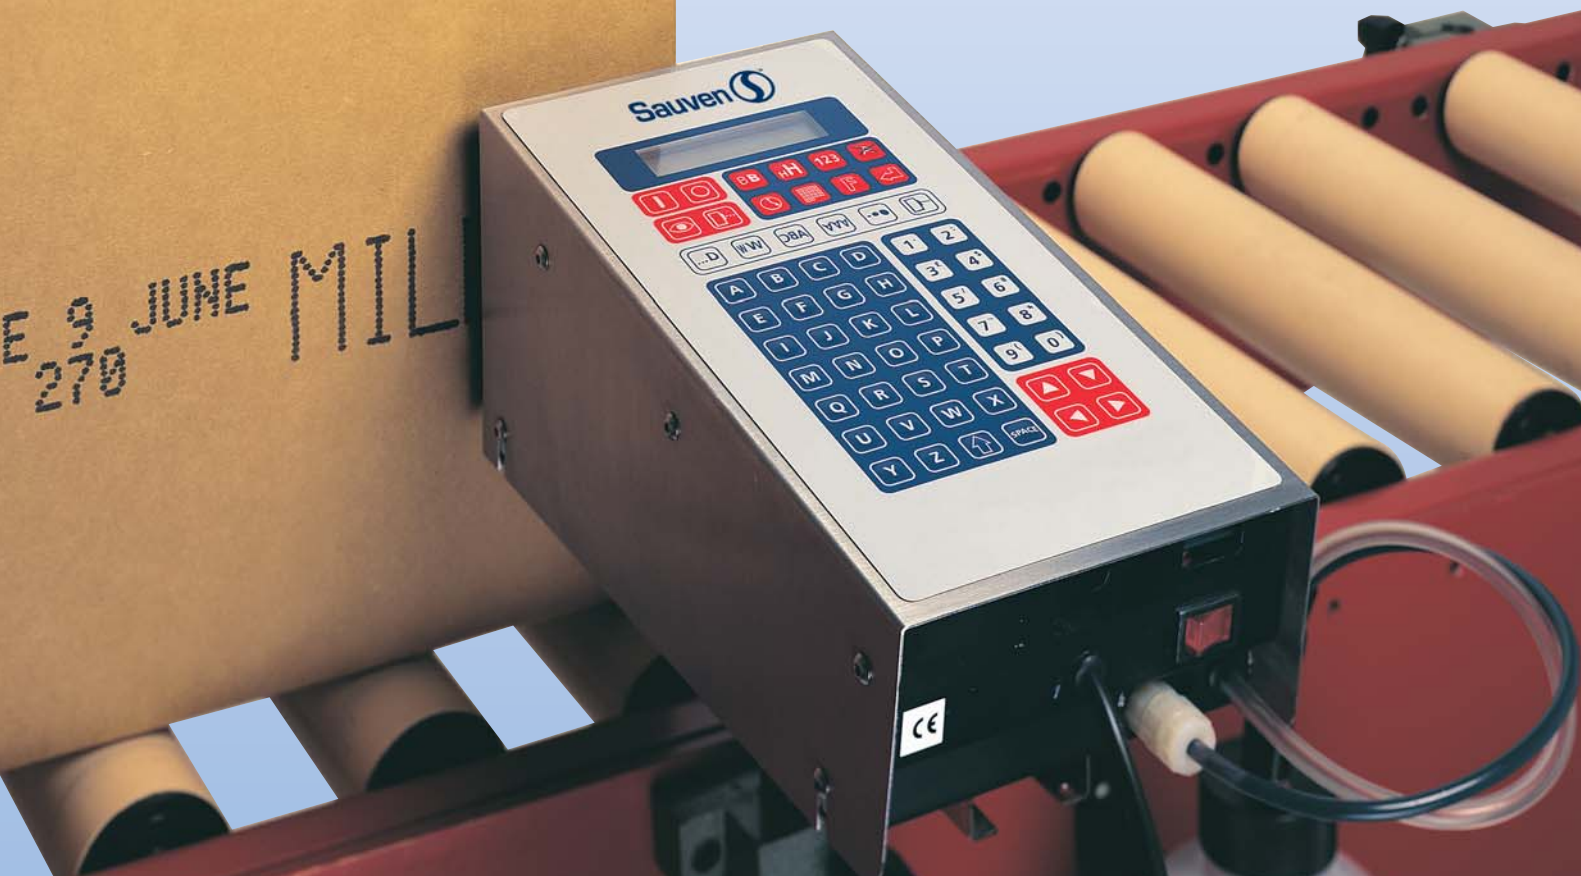

Sauven 5000

Single & Multi-line Ink Jet Printer

High specification with low cost

Compact self-contained printer

Simple message entry and editing

Pictorial keys for simplicity

Upgradeable from single to multi-line printing

Smart thinking: *Smart printing*

Sauven 

www.sauven-marking.com

Sauven 5000

Sauven 6 in 1 ink jet printer

Simply attach the printer to your production line and start printing onto *cartons, trays, sacks or other products, with excellent print quality.*

The Sauven 5000 inkjet printers are the most compact available with a choice of 6 print models from one printer, and with a choice of character heights.

The printer is easily upgradeable from a single line to a four line printer to accommodate any change in product marketing requirements.

The pictorial keys give instant access to each specific function. Scanning through the stored messages, or creating a message for printing could not be easier.

Features

- Instant access function keys
- Sealed membrane keyboard
- Stainless steel cover
- 1 litre or 5 litre Ink Supply
- Computer interface - optional
- Date, time, sequential numbering
- 50 message store
- Product counting
- Date offset for sell by dates
- Automatic shift codes
- Multi language
- Internal adjustable air pump
- Ink system separate from electronics
- Choice of inks and colours
- Print speed up to 35 metres per minute
- 230/115 VAC 50/60Hz